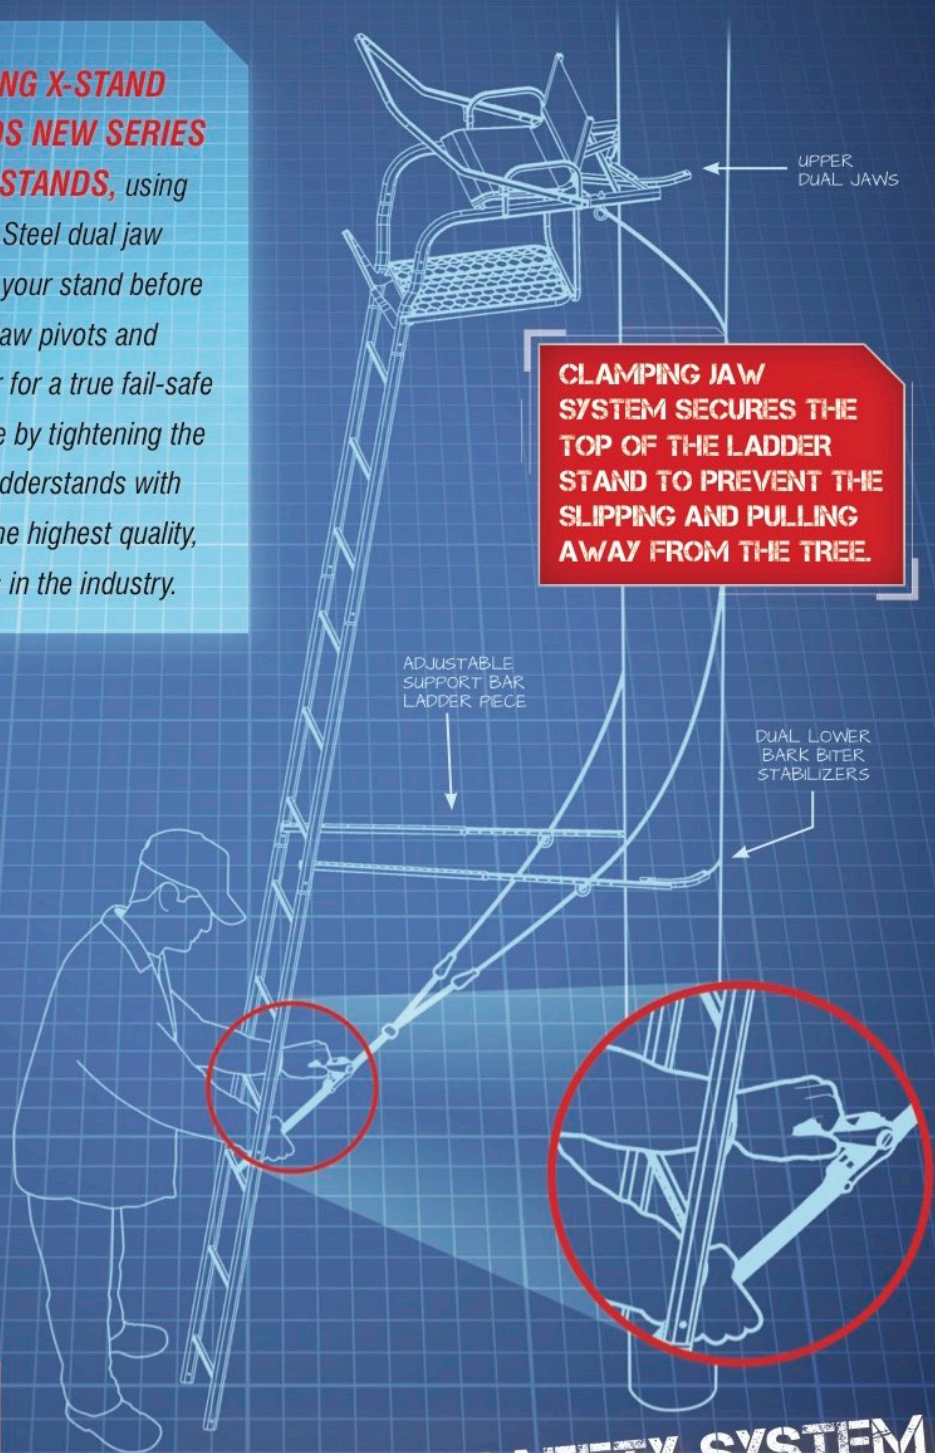

# JAWS OF A SHARK GRIP OF A GATOR

## INTRODUCING X-STAND TREESTANDS NEW SERIES OF LADDERSTANDS, using

revolutionary Jaw technology. The Steel dual jaw clamps around your tree securing your stand before you even leave the ground. Each Jaw pivots and works independently of each other for a true fail-safe design. The jaw locks onto the tree by tightening the system at ground level. X-Stand ladderstands with Jaw technology are hands down the highest quality, most stable and safe ladderstands in the industry.

CLIMB UP CONFIDENTLY  
KNOWING YOUR STAND  
IS MORE SECURE THAN  
ANY OTHER STAND IN  
THE INDUSTRY.

CLAMPING JAW SYSTEM SECURES THE TOP OF THE LADDER STAND TO PREVENT THE SLIPPING AND PULLING AWAY FROM THE TREE.

THE JAW SAFETY SYSTEM  
WILL SAVE LIVES!

YOUR STAND IS SAFE AND SECURE BEFORE YOU LEAVE THE GROUND.