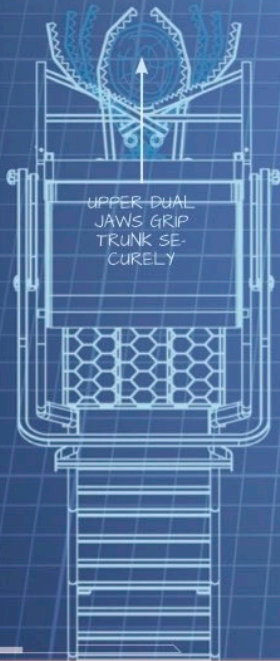

# JAWS OF A SHARK GRIP OF A GATOR

## INTRODUCING X-STAND TREESTANDS NEW SERIES OF LADDERSTANDS, using

revolutionary Jaw technology. The Steel dual jaw clamps around your tree securing your stand before you even leave the ground. Each Jaw pivots and works independently of each other for a true fail-safe design. The jaw locks onto the tree by tightening the system at ground level. X-Stand ladderstands with Jaw technology are hands down the highest quality, most stable and safe ladderstands in the industry.

CLIMB UP CONFIDENTLY  
KNOWING YOUR STAND  
IS MORE SECURE THAN  
ANY OTHER STAND IN  
THE INDUSTRY.

CLAMPING JAW SYSTEM SECURES THE TOP OF THE LADDER STAND TO PREVENT THE SLIPPING AND PULLING AWAY FROM THE TREE.

THE JAW SAFETY SYSTEM  
WILL SAVE LIVES!

YOUR STAND IS SAFE AND SECURE BEFORE YOU LEAVE THE GROUND.